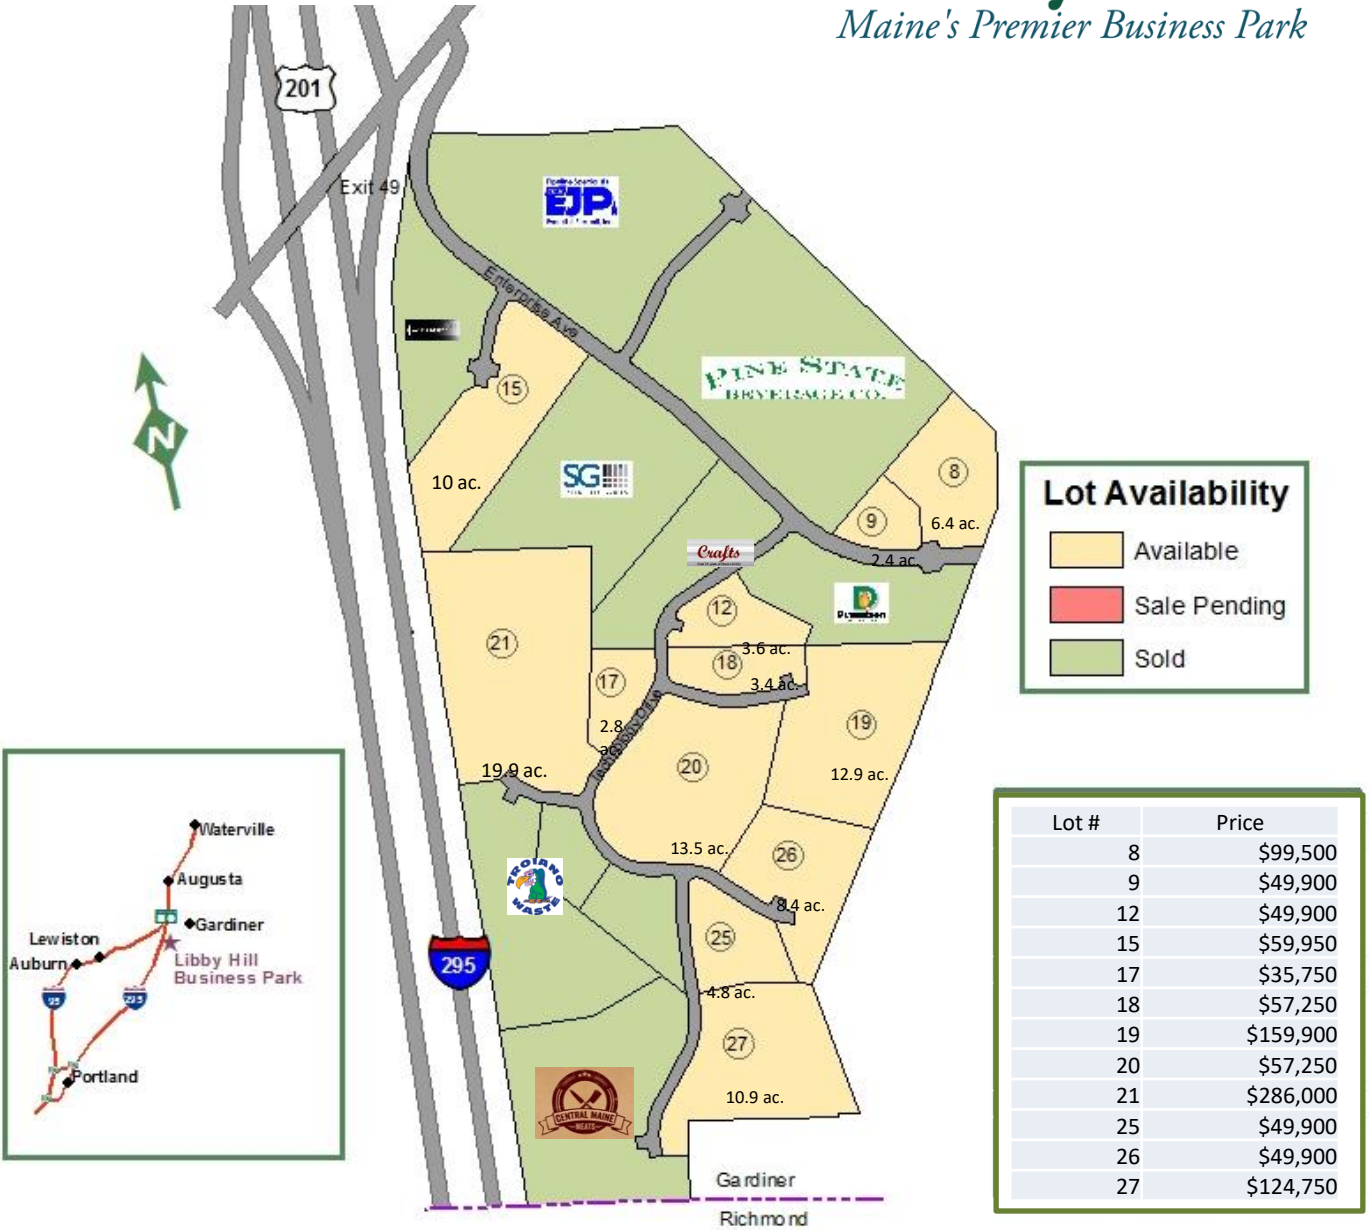

Gardiner

Business Park at

Libby Hill

Maine's Premier Business Park

Call Dennis Wheelock

(207) 242-5588